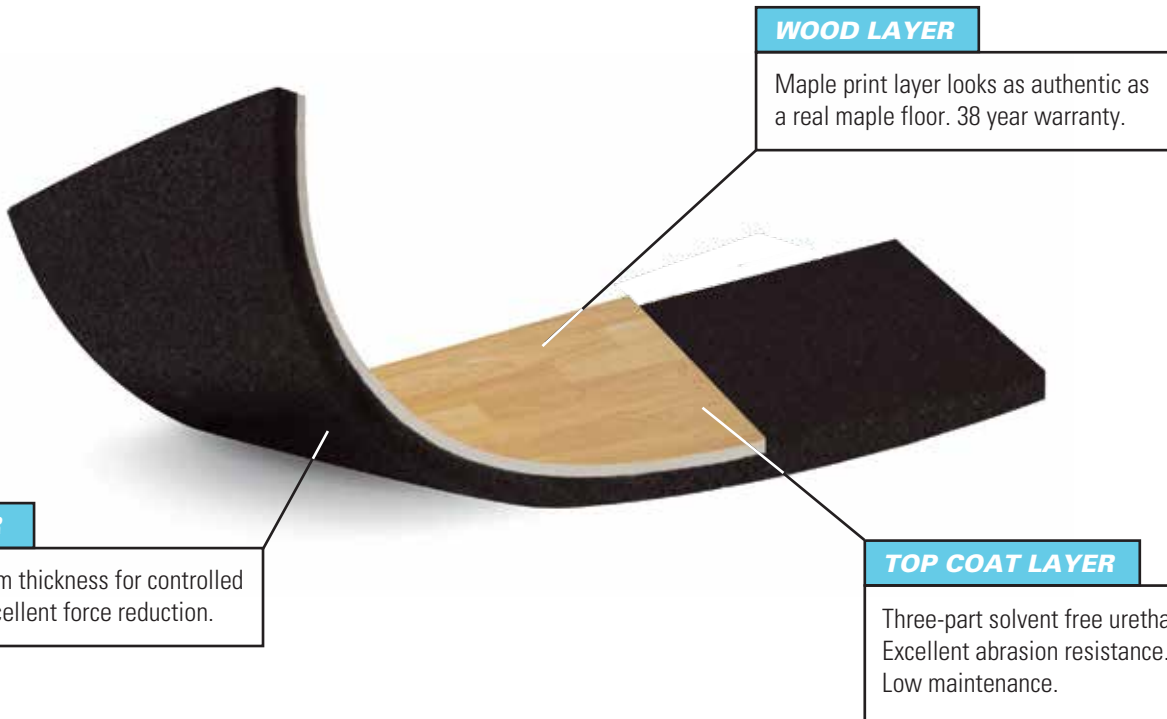

Connor Sports • 800.283.9522 • 847.290.9020 • info@connorsports.com • connorsports.com/resilient

A true hybrid system with desirable shock absorbing characteristics.

ElastiWood meets rigorous DIN and EN performance standards and criteria. and uniform performance.

Suitable for many activities including basketball, volleyball and dance.

Creates the look of hardwood, without the need for costly annual refinishing.

THICKNESS
ElastiWood Hybrid Athletic Surface is available in 13 & 14mm thickness.